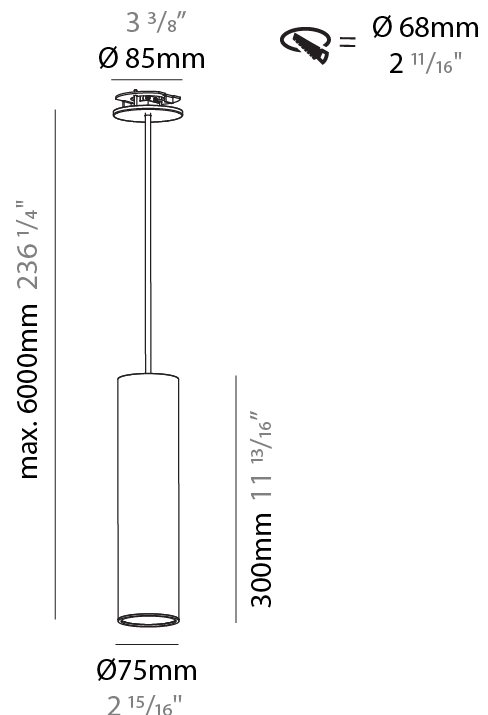

Series: Hangover
Subseries: Hangover Monopoint Recessed Canopy
Brand: Prolicht
Division: Architectural
Mounting Type: Suspension
Mounting Location: Ceiling
Subcategory: Pendant

PHYSICAL

Shape: Cylinder
Diameter (mm): 75
Diameter (in): 2 ¹⁵/₁₆
Height (mm): 300
Height (in): 11 ¹³/₁₆
Max. Overall Height (mm): 2300
Max. Overall Height (in): 90 ⁹/₁₆
Light Distribution: Downlight
Diffuser: Shine Ring 0-6
Fixture Finish: SSR / BKV / CWI / CRY / HAB / UFT / ITA / RUA / FTG / MYG / LOD / PUS / FRO / FUP / KIA / POP / BLS / SPG / MEY / GOH / GUM / CHC / COM / ABZ / JAG / OBR / MOS / ROR
Fixture Material: Aluminum
Cable Details: 2000mm / 6000mm Cable in White / Black / Orange / Red
Cut-out Measurements: 68mm / 2 11/16"

ELECTRICAL

Lamp Type: LED (Zhaga Standard)
Input Wattage (W): 10.9
Total Output Wattage (W): 9
Dimming: Tri-Mode (Non-Dimming and Phase Dimming (120Vac only) and 0-10V Dimming)
Driver Included: Yes
Driver Location: External
Driver Type: Constant Current - Universal
Driver Class: Class 2
Housing: ENCP3 w/Quick Connect
Input Voltage (V): 120 - 277
Constant Current (MA): 500

LED

Number of LEDs: 1
Color Temperature (°K): 2700 / 3000 / 4000
Max. Delivered Lumen (lm): 923
CRI: >90 CRI
Lamp Life (hrs): 50000
Upon Request: ***3500K available in minimum quantities (larger quantities upon request)

OPTICAL

Reflector: 18 / 36 / 52

RATINGS AND CERTIFICATIONS

Certified By: Certified for North American Standards
IP rating: IP20